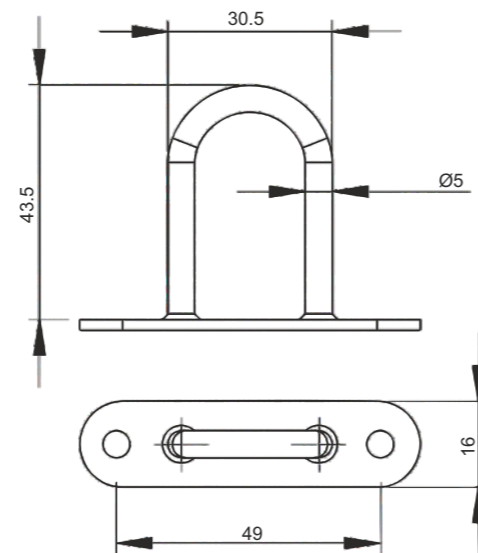

Product Name
Ring
Çadır Kancası

Product Code
DD 08
Ürün Kodu