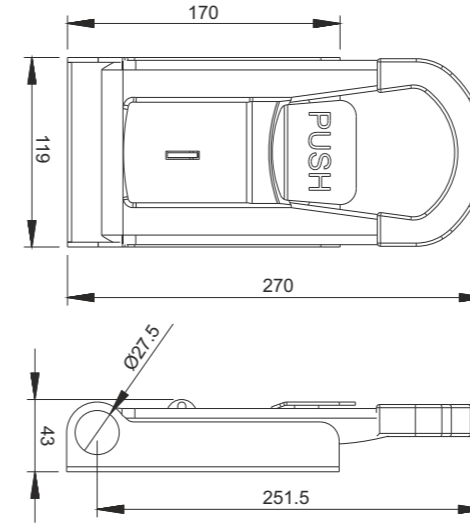

Product Name
Small Recessed Door Lock
Küçük Push Kilit

Product Code
KK 13.1
Ürün Kodu

Ø16
SS ZP
Chrome Galvanized

Product Name
Small Recessed Door With Lock
Küçük Push Kilit Anahtar / Asma Kilit

Product Code
KK 13.2
Ürün Kodu

Ø16
SS ZP
Chrome Galvanized

Product Name
Small Push Handel Lock With Key
Küçük Dıştan Kilit

Product Code
KK 14
Ürün Kodu

Ø27
Ø22
SS ZP
Chrome Galvanized

Product Name
Small Push Handel Lock
Küçük Dıştan Kilit Asma Kilitli

Product Code
KK 15
Ürün Kodu

Ø27
Ø22
SS ZP
Chrome Galvanized

Product Name
Big Push Handel Lock Key
Büyük Dıştan Kilit

Product Code
KK 16
Ürün Kodu

Ø27
SS ZP
Chrome Galvanized

Product Name
Big Push Handel Lock Key
Büyük Dıştan Kilit

Product Code
KK 16.1
Ürün Kodu

Ø27
SS ZP
Chrome Galvanized