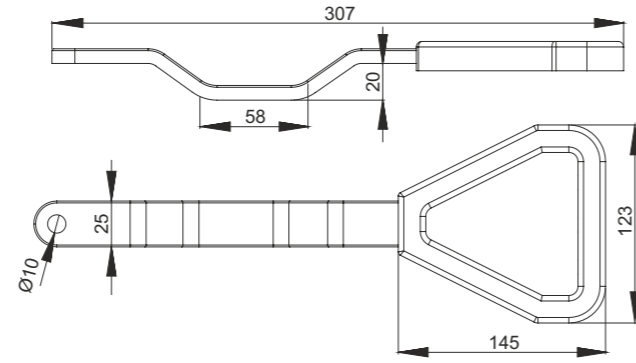

Product Name

Lever

Plastik Kol

Product Code

KK 32

Ürün Kodu

Ø 22

SS

ZP

Chrome Galvanized

Product Name

Lever

Plastik Kol

Product Code

KK 32.1

Ürün Kodu

Ø 22

SS

ZP

Chrome Galvanized

Product Name

Lever Mount

Kol Topuzu

Product Code

KK 33

Ürün Kodu

Ø 22

SS

ZP

Chrome Galvanized

Product Code

KK 34

Ürün Kodu

Product Name

Lever Retainer

Plastik Kol Kilit Yeri

Ø 22

SS

ZP

Chrome Galvanized

Product Code

KK 35

Ürün Kodu

Product Name

Big Guide Plate

Büyük Boru Yuvası

Ø 22

SS

ZP

Chrome Galvanized

Product Code

KK 36

Ürün Kodu

Product Name

Small Guide Plate

Küçük Boru Yuvası

Ø 22

SS

ZP

Chrome Galvanized