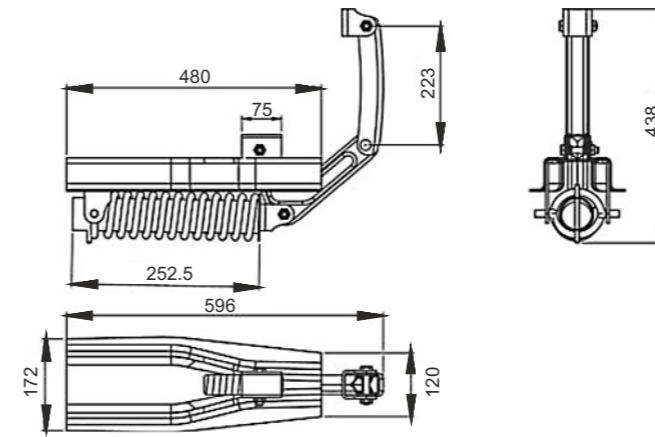

Product Name

Dumper Hinge 4 mm

Damper Mentешеsi 4 mm

Product Code

AK 45

Ürün Kodu