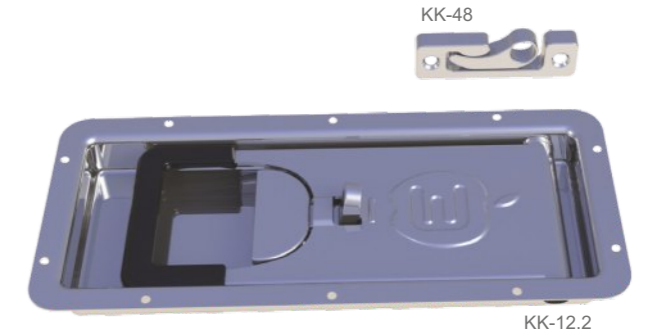

Product Code
ST 03
Ürün Kodu

Product Name
Recessed Lock Kit

Gömme Kilit Komple Set

Product Code
ST 03.1
Ürün Kodu

Product Name
Big Recessed Lock Kit

Büyük Gömme Kilit Komple Set

Product Name
Small External Lock Kit
Küçük Dıştan Kilit Seti