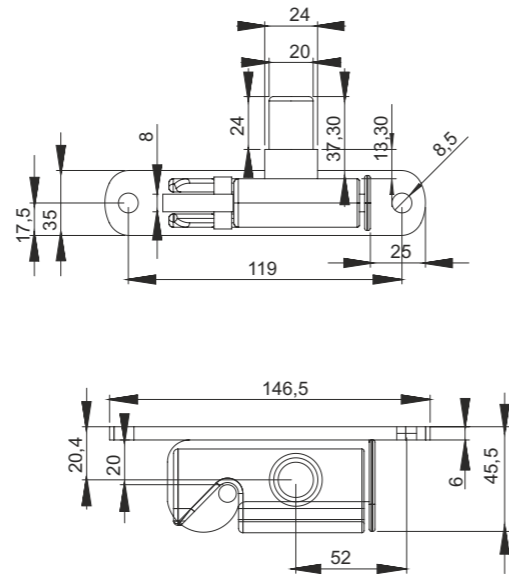

Product Name
Small Guide Plate

Product Code
KK 27

Küçük Boru Yuvası

Ø 27
SS ZP
Chrome Galvanized

Product Name
Plastic Small Guide Plate

Product Code
27.1

Plastik Boru Yuvası Küçük

Ø 27
SS ZP
Chrome Galvanized

Product Name
Cam And Keeper For Lock

Product Code
KK 29

Demir Kanca

Ø 27
SS ZP
Chrome Galvanized

Ø 27
Ø 22
SS ZP
Chrome Galvanized

Product Code
KK 30

Product Name
New Cam And Keeper For Lock

Döküm Kanca

Product Code
KK 30.1

Product Name
New Cam And Keeper For Lock

Döküm Kanca

Ø 27
Ø 22
SS ZP
Chrome Galvanized

Product Code
KK 31

Product Name
Lever Kit

Plastik Kol Takımı

Ø 22
SS ZP
Chrome Galvanized