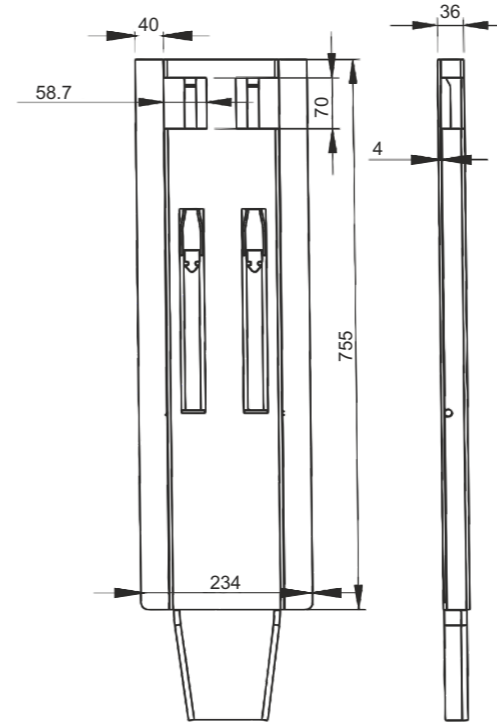

Product Name
Ring
Çadır Kancası

Product Code
DD 08
Ürün Kodu