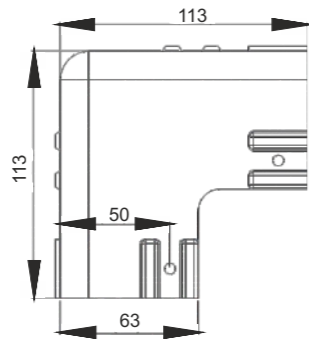

Product Name
New Recessed Handle Lock With Key

Product Code
KK 46.1
Ürün Kodu

Yeni Gömme Kabin Kilidi

SS ZP
Chrome Galvanized

Product Name
Cam Adn Keeper

Product Code
KK 48
Ürün Kodu

Gömme Kilit Ayağı

SS ZP
Chrome Galvanized

Product Name
Corner Of Box Bracket

Product Code
KK 50.1
Ürün Kodu

Köşe Taşı

SS ZP
Chrome Galvanized

Product Name
16/22/27mm Tube

Product Code
B 001/02/03
Ürün Kodu

16/22/27mm Boru

SS ZP
Chrome Galvanized

Kapalı ve Frigo Kasaya Dair Herşey

Galvanizde 350 saat
Tuz Testi Başarısı

Uzun ömürlü
ve güvenilir

Hızlı üretilebilirlik
ve teslimat

İleri mühendislik
hesapları ile
maksimum dayanım