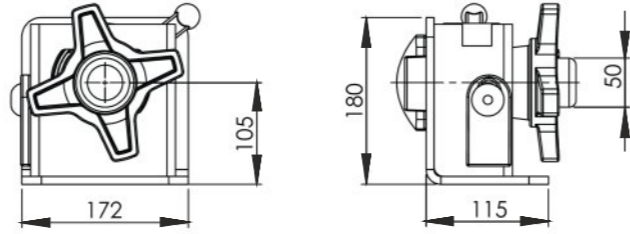

Product Name

Container Lock

Konteyner Kilidi

Product Code

DD 17

Ürün Kodu