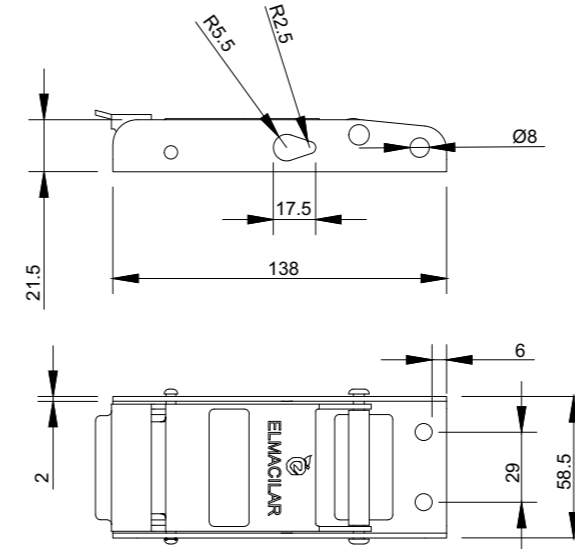

Product Code

DD 53

Product Name

Buckle

Ürün Kodu

Branda Tokası

Product Name

Adaptor

Product Code

DD 51

Adaptör

Ürün Kodu