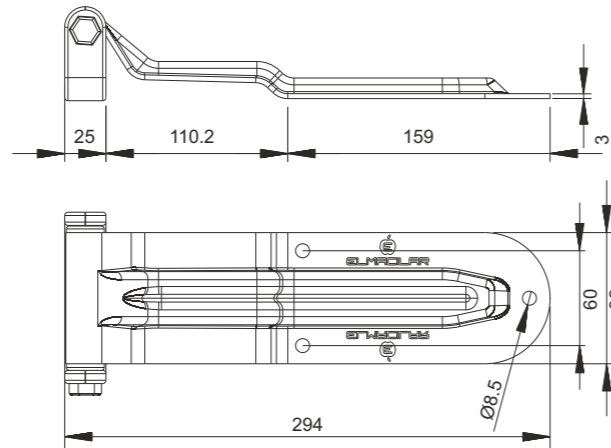

SS ZP
Chrome Galvanized

Product Name
Hinge 281.5mm

Product Code
KK 03.5
Ürün Kodu

Yeni Mentеше Lama Ayak

SS ZP
Chrome Galvanized

Product Name
Hinge 281.5mm

Product Code
KK 3.6
Ürün Kodu

Yeni Sivri Mentеше Sac Ayak