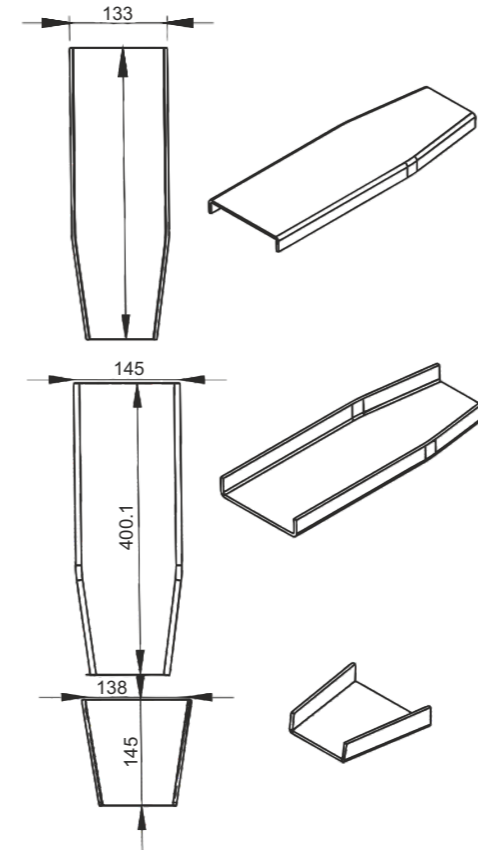

Product Name
Ring
Çadır Kancası

Product Code
DD 08
Ürün Kodu