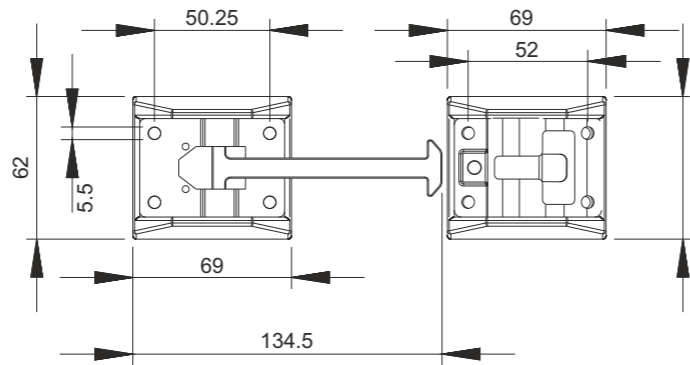

Chrome Galvanized

Product Name
Plastic Big Guide Plate
Plastik Boru Yuvası Büyük

Product Code
KK 36.1
Ürün Kodu

Ø 22

Product Name
New Model Door Holder
Yeni Model Kapı Stopu

Product Code
KK 38
Ürün Kodu

SS ZP
Chrome Galvanized