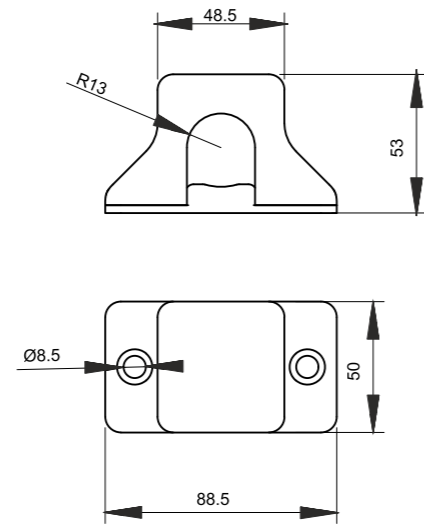

Ø 27
SS ZP
Chrome Galvanized

Product Name
Plastic Small Guide Plate

Product Code
27.1

Plastik Boru Yuvası Küçük

Ø 27
SS ZP
Chrome Galvanized

Product Name
Cam And Keeper For Lock

Product Code
KK 29

Demir Kanca