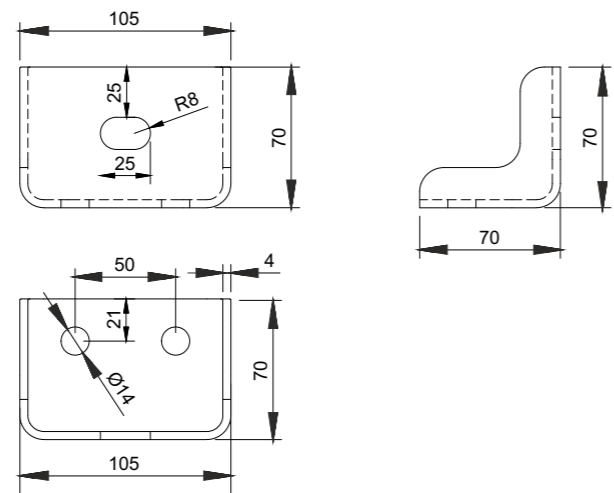

Product Name

Bracket

Product Code

DD 69.2

Ürün Kodu

Braket

Product Name

Aluminum Round Key