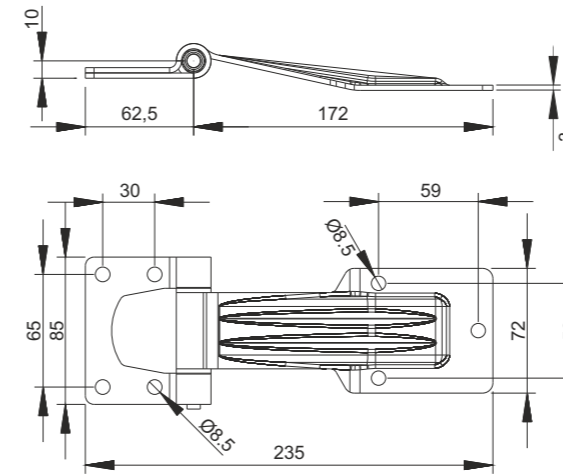

SS ZP
Chrome Galvanized

Product Name
Hinge 281.5mm

Product Code
KK 03.5
Ürün Kodu

Yeni Mentеше Lama Ayak

SS ZP
Chrome Galvanized

Product Name
Hinge 281.5mm

Product Code
KK 3.6
Ürün Kodu

Yeni Sivri Mentеше Sac Ayak