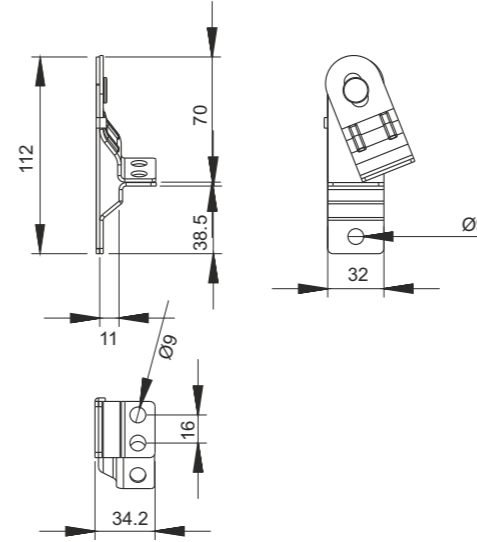

Product Name

Lever

Plastik Kol

Product Code

KK 32

Ürün Kodu

Ø 22

SS

ZP

Chrome Galvanized

Product Name

Lever

Plastik Kol

Product Code

KK 32.1

Ürün Kodu

Ø 22

SS

ZP

Chrome Galvanized

Product Name

Lever Mount

Kol Topuzu

Product Code

KK 33

Ürün Kodu

Ø 22

SS

ZP

Chrome Galvanized

Product Code

KK 34

Ürün Kodu

Product Name

Lever Retainer

Plastik Kol Kilit Yeri

Ø 22

SS

ZP

Chrome Galvanized

Product Code

KK 35

Ürün Kodu

Product Name

Big Guide Plate

Büyük Boru Yuvası

Ø 22

SS

ZP

Chrome Galvanized

Product Code

KK 36

Ürün Kodu

Product Name

Small Guide Plate

Küçük Boru Yuvası

Ø 22

SS

ZP

Chrome Galvanized