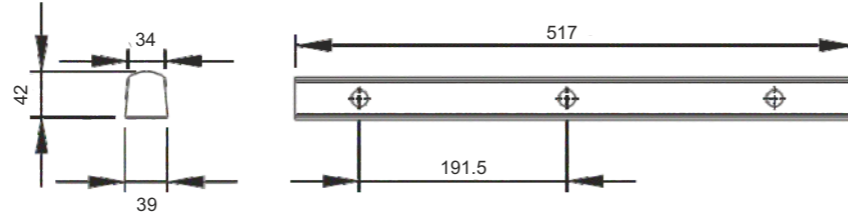

Arka Dayama Takozu Büyük

Product Name
Rubber Buffer

Product Code
DD 40

Yan Bariyer Takozu

Ürün Kodu

Product Code
DD 50.3

Product Name
Bearing

Ürün Kodu