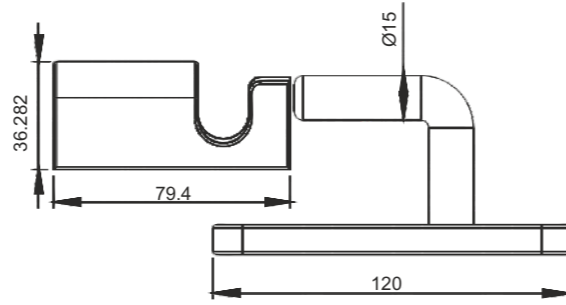

Product Name

Sideboard Hinge

Yuvarlak Dorse Mentешesi

Product Code

DD 01

Ürün Kodu

Product Code

DD 03