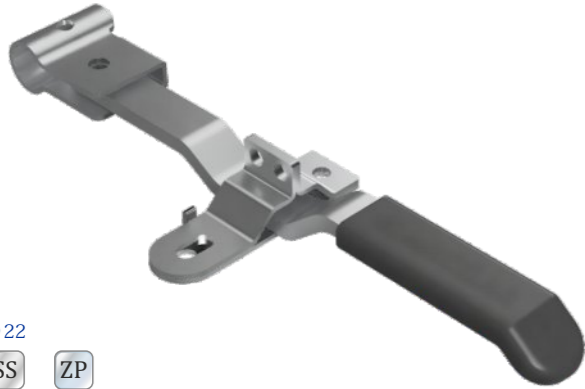

Product Name

Lever Kit

Product Code

KK 20.3

Ürün Kodu

Lama Kol Takımı

Ø22

SS

ZP

Chrome

Galvanized