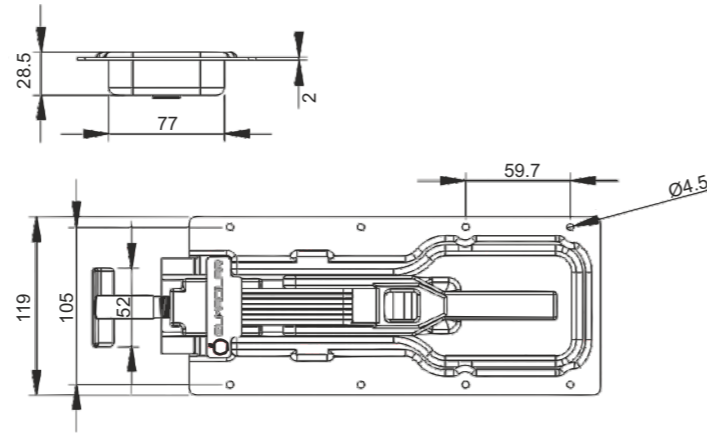

Ürün Kodu

Product Name

Fastener

Gömme Dorse KİLidi

Product Name
Adjustable Safety Bold Fastener
Yeni Model Gömme Dorse Kildi

Product Code
DD 06
Ürün Kodu

Product Name
Machanism Of Long Ran
Dikey Kilit

Product Code
DD 07
Ürün Kodu