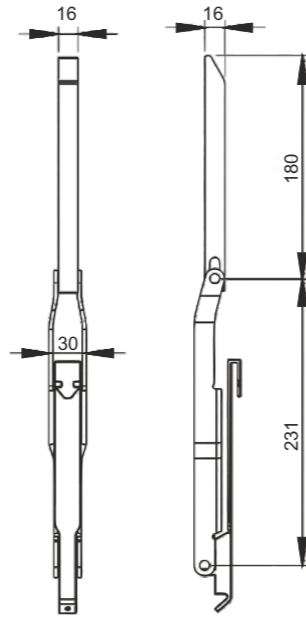

Ürün Kodu

Product Name

Fastener

Gömme Dorse KİLidi

Product Name
Adjustable Safety Bold Fastener
Yeni Model Gömme Dorse Kildi

Product Code
DD 06
Ürün Kodu

Product Name
Machanism Of Long Ran
Dikey Kilit

Product Code
DD 07
Ürün Kodu