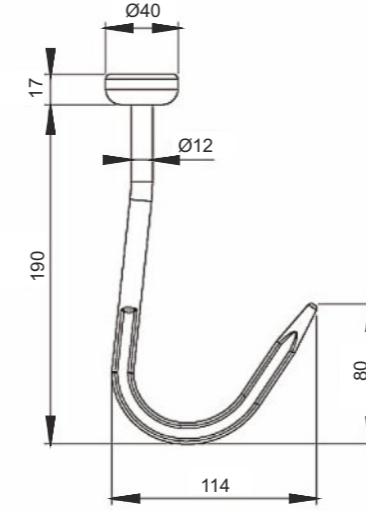

Product Name
Plastic Big Guide Plate
Plastik Boru Yuvası Büyük

Product Code
KK 36.1
Ürün Kodu

Ø 22

Product Name
New Model Door Holder
Yeni Model Kapı Stopu

Product Code
KK 38
Ürün Kodu

SS ZP
Chrome Galvanized

Product Name
Ventilation Hatch
Havalandırma Panjuru

Product Code
KK 40
Ürün Kodu

SS ZP AL
Chrome Galvanized Aluminium

Product Code
KK 41.1
Ürün Kodu

Product Name
Single Meat Hook
Tekli Et Kancası

SS ZP
Chrome Galvanized

Product Code
KK 42.1
Ürün Kodu

Product Name
Double Meat Hook
Çiftli Et Kancası

SS ZP
Chrome Galvanized

Product Code
KK 46
Ürün Kodu

Product Name
Recessed Handle Lock With Key
Gömme Kabin Kilidi

SS ZP
Chrome Galvanized