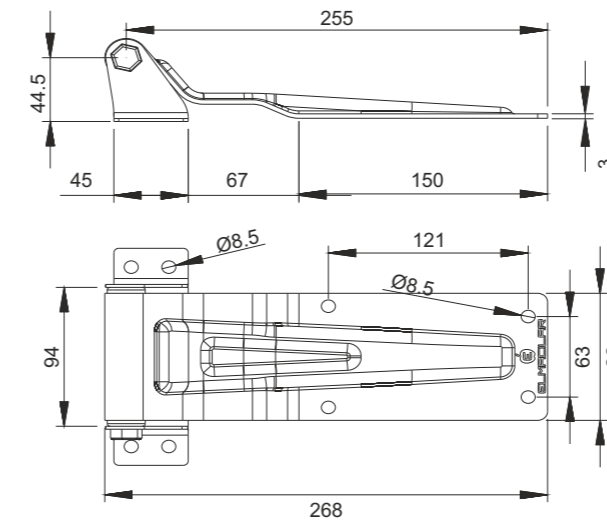

Product Name
Hinge 285.5mm

Product Code
KK 01
Ürün Kodu

Büyük Mentеше Lama Ayak

SS ZP
Chrome Galvanized

Product Name
Hinge 255mm

Product Code
KK 02
Ürün Kodu

Büyük Düz Mentеше Sac Ayak

SS ZP
Chrome Galvanized

Product Name
Hinge 255mm

Product Code
KK 03
Ürün Kodu

Mentеше Lama Ayak

SS ZP
Chrome Galvanized

Product Code
KK 03.1
Ürün Kodu

Product Name
Hinge 285.7mm

Büyük Mentеше Lama Ayak

SS ZP
Chrome Galvanized

Product Code
KK 03.2
Ürün Kodu

Product Name
Hinge 287.5mm

Büyük Mentеше Sac Ayak

SS ZP
Chrome Galvanized

Product Code
KK 03.3
Ürün Kodu

Product Name
Hinge 255mm

Mentеше Sac Ayak

SS ZP
Chrome Galvanized