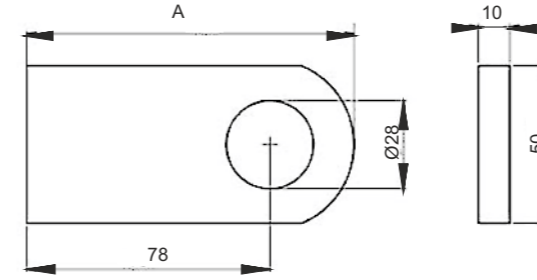

Product Code
AK 18
Ürün Kodu

Product Name
Round Wedge With Hose
Yuvarlak Hortumlu Kama

Product Name
Wedge With Hose And Lock
Segmanlı Hortumlu Kama

Product Code
AK 19
Ürün Kodu

	A
45	90
45	105
45	120
45	140