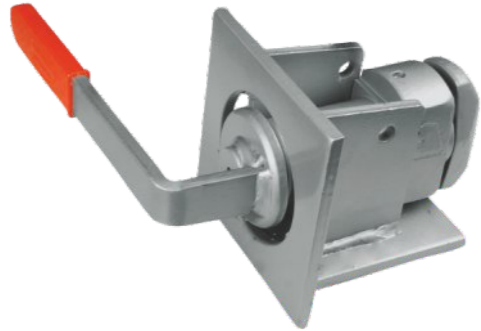

Product Name

Container Lock

Konteyner Kilidi

Product Code

DD 18

Ürün Kodu

A= 36cm
43cm
55cm
70cm