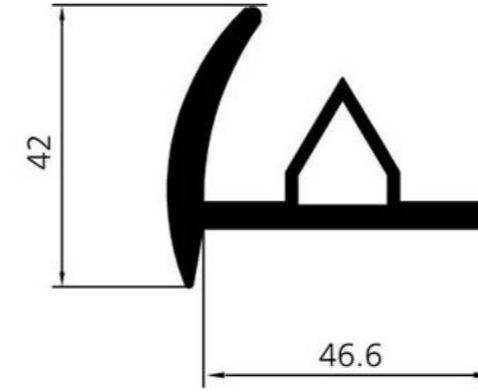

Product Code
K 001
Ürün Kodu

Product Name
Rubber Profile
Kauçuk Fitol