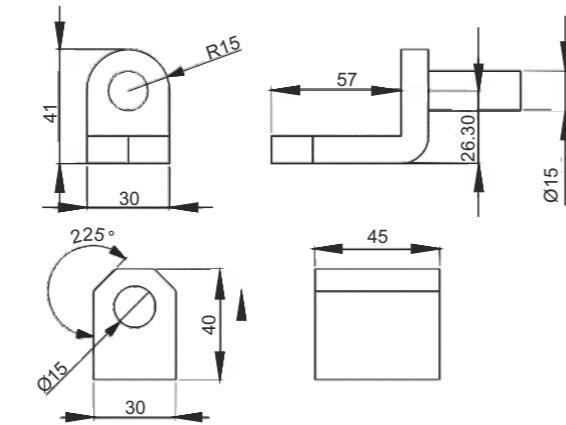

Product Name

Sideboard Hinge

Dorse Mentешesi

Product Code

DD 02.1

Ürün Kodu

Product Code

DD 05