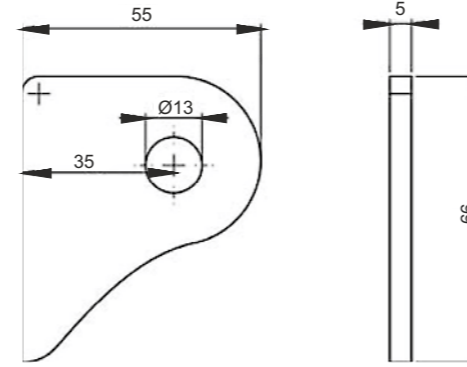

Product Name

Half of Skirt Sheet Iron

Yarım Etek Sacı

Product Code

AK 26

Ürün Kodu