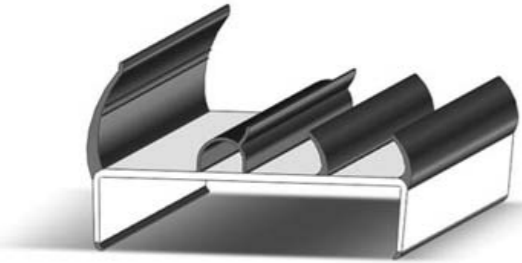

Product Name
105 mm Pvc Profile
105 mm Pvc Fitol

Product Code
P 008
Ürün Kodu