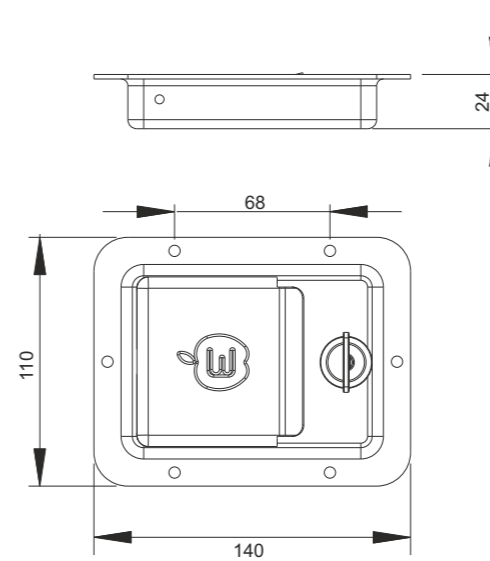

Product Code
KK 42.1
Ürün Kodu

Product Name
Double Meat Hook
Çiftli Et Kancası

SS ZP
Chrome Galvanized

Product Code
KK 46
Ürün Kodu

Product Name
Recessed Handle Lock With Key
Gömme Kabin Kilidi

SS ZP
Chrome Galvanized