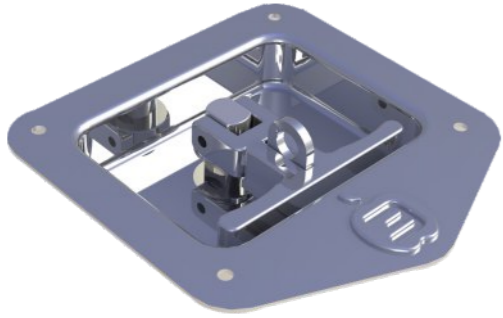

Product Name
New Recessed Handle Lock With Key

Product Code
KK 46.1
Ürün Kodu

Yeni Gömme Kabin Kilidi

SS ZP
Chrome Galvanized