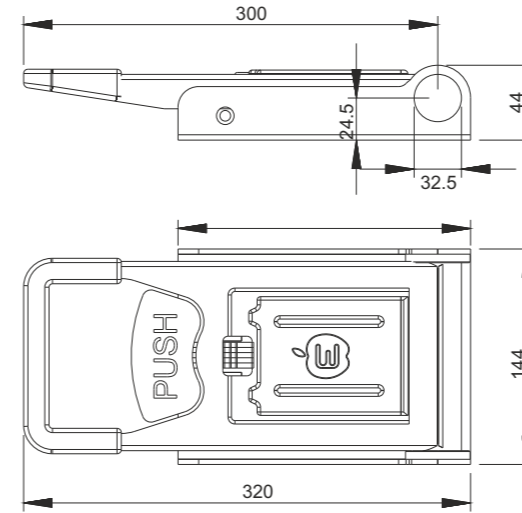

Product Name
Small Recessed Door Lock
Küçük Push Kilit

Product Code
KK 13.1
Ürün Kodu

Ø16
SS ZP
Chrome Galvanized

Product Name
Small Recessed Door With Lock
Küçük Push Kilit Anahtar / Asma Kilit

Product Code
KK 13.2
Ürün Kodu

Ø16
SS ZP
Chrome Galvanized

Product Name
Small Push Handel Lock With Key
Küçük Dıştan Kilit

Product Code
KK 14
Ürün Kodu

Ø27
Ø22
SS ZP
Chrome Galvanized

Product Name
Small Push Handel Lock
Küçük Dıştan Kilit Asma Kilitli

Product Code
KK 15
Ürün Kodu

Ø27
Ø22
SS ZP
Chrome Galvanized

Product Name
Big Push Handel Lock Key
Büyük Dıştan Kilit

Product Code
KK 16
Ürün Kodu

Ø27
SS ZP
Chrome Galvanized

Product Name
Big Push Handel Lock Key
Büyük Dıştan Kilit

Product Code
KK 16.1
Ürün Kodu

Ø27
SS ZP
Chrome Galvanized