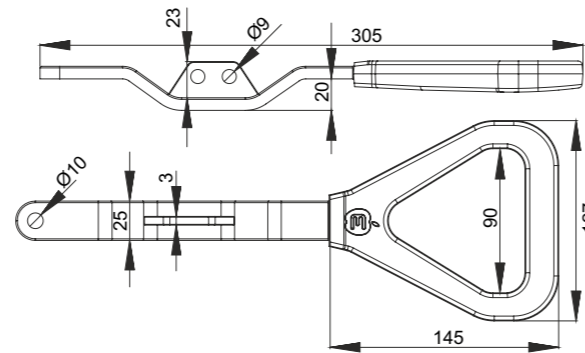

Product Name

Lever

Plastik Kol

Product Code

KK 32

Ürün Kodu

Ø 22

SS

ZP

Chrome Galvanized

Product Name

Lever

Plastik Kol

Product Code

KK 32.1

Ürün Kodu

Ø 22

SS

ZP

Chrome Galvanized

Product Name

Lever Mount

Kol Topuzu

Product Code

KK 33

Ürün Kodu

Ø 22

SS

ZP

Chrome Galvanized

Product Code

KK 34

Ürün Kodu

Product Name

Lever Retainer

Plastik Kol Kilit Yeri

Ø 22

SS

ZP

Chrome Galvanized

Product Code

KK 35

Ürün Kodu

Product Name

Big Guide Plate

Büyük Boru Yuvası

Ø 22

SS

ZP

Chrome Galvanized

Product Code

KK 36

Ürün Kodu

Product Name

Small Guide Plate

Küçük Boru Yuvası

Ø 22

SS

ZP

Chrome Galvanized