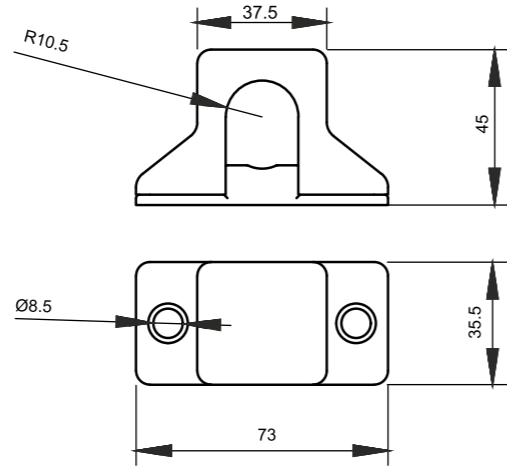

Product Name
Plastic Big Guide Plate
Plastik Boru Yuvası Büyük

Product Code
KK 36.1
Ürün Kodu

Ø 22

Product Name
New Model Door Holder
Yeni Model Kapı Stopu

Product Code
KK 38
Ürün Kodu

SS ZP
Chrome Galvanized

Product Name
Ventilation Hatch
Havalandırma Panjuru

Product Code
KK 40
Ürün Kodu

SS ZP AL
Chrome Galvanized Aluminium

Product Code
KK 41.1
Ürün Kodu

Product Name
Single Meat Hook
Tekli Et Kancası

SS ZP
Chrome Galvanized

Product Code
KK 42.1
Ürün Kodu

Product Name
Double Meat Hook
Çiftli Et Kancası

SS ZP
Chrome Galvanized

Product Code
KK 46
Ürün Kodu

Product Name
Recessed Handle Lock With Key
Gömme Kabin Kilidi

SS ZP
Chrome Galvanized