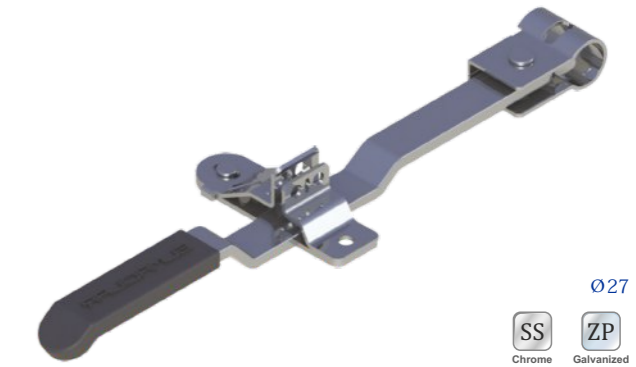

Ø27
SS ZP
Chrome Galvanized