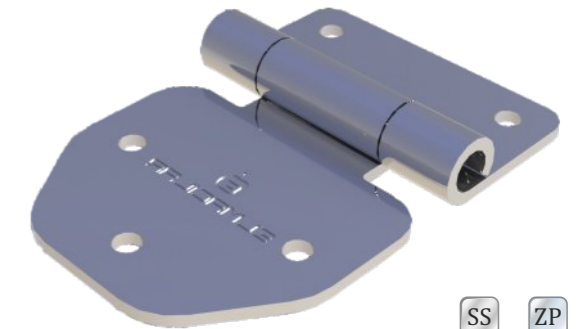

SS ZP
Chrome Galvanized