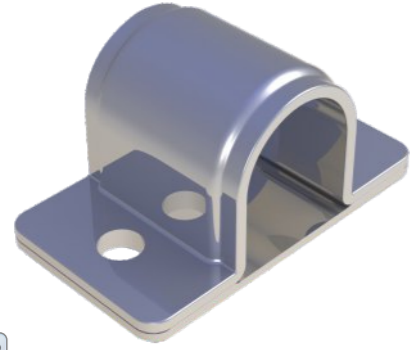

Ø27

SS

ZP

Chrome

Galvanized

Product Name
Small Guide Plate

Product Code
KK 27

Küçük Boru Yuvası