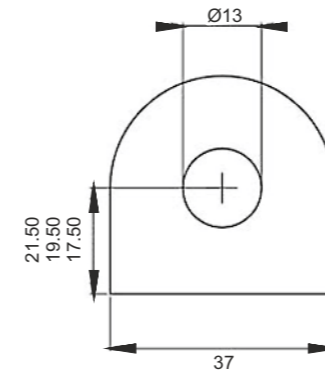

Product Code

AK 28

Ürün Kodu

Product Name

Konya Type Small Shapped "D" Hinge

Konya Tipi Küçük D Mentеше

Product Code

AK 29