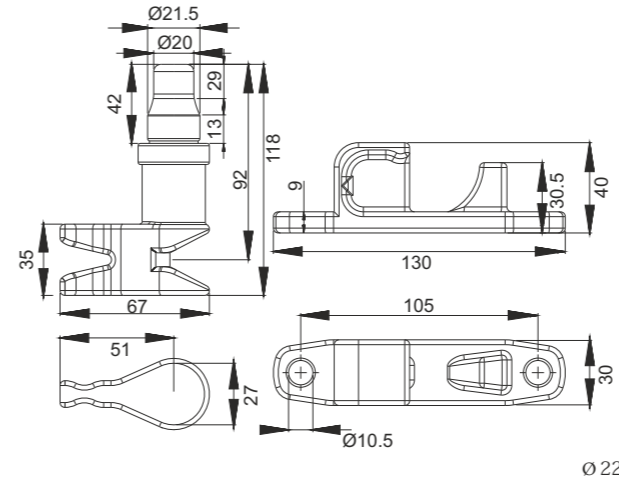

Product Name
Small Guide Plate

Product Code
KK 27

Küçük Boru Yuvası

Ø 27
SS ZP
Chrome Galvanized

Product Name
Plastic Small Guide Plate

Product Code
27.1

Plastik Boru Yuvası Küçük

Ø 27
SS ZP
Chrome Galvanized

Product Name
Cam And Keeper For Lock

Product Code
KK 29

Demir Kanca

Ø 27
SS ZP
Chrome Galvanized

Ø 27
Ø 22
SS ZP
Chrome Galvanized

Product Code
KK 30

Product Name
New Cam And Keeper For Lock

Döküm Kanca

Product Code
KK 30.1

Product Name
New Cam And Keeper For Lock

Döküm Kanca

Ø 27
Ø 22
SS ZP
Chrome Galvanized

Product Code
KK 31

Product Name
Lever Kit

Plastik Kol Takımı

Ø 22
SS ZP
Chrome Galvanized