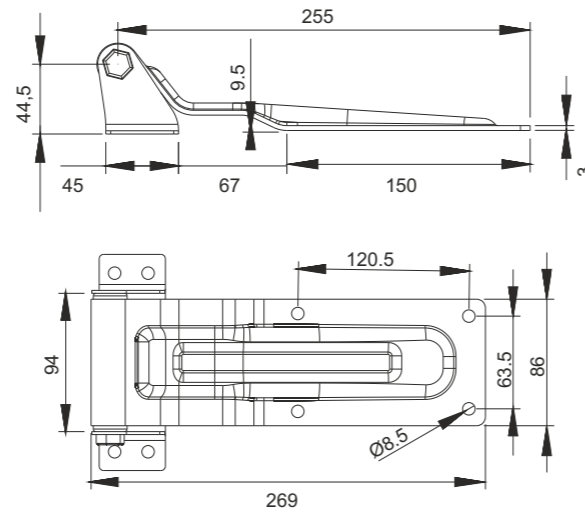

SS ZP
Chrome Galvanized

Product Name
Hinge 255mm

Product Code
KK 02
Ürün Kodu

Büyük Düz Mentеше Sac Ayak

SS ZP
Chrome Galvanized

Product Name
Hinge 255mm

Product Code
KK 03
Ürün Kodu

Mentеше Lama Ayak