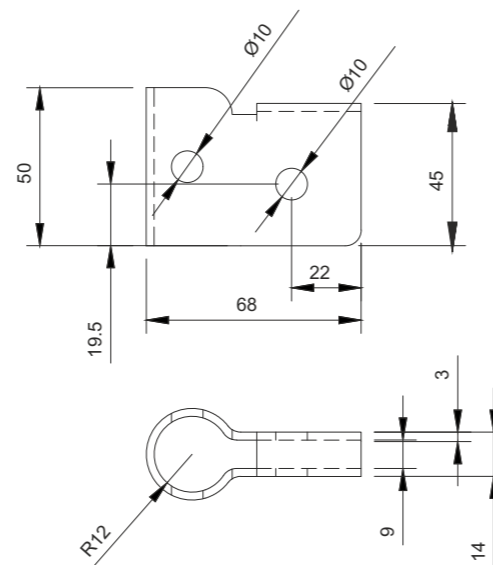

Product Name

Lever

Plastik Kol

Product Code

KK 32

Ürün Kodu

Ø 22

SS

ZP

Chrome Galvanized

Product Name

Lever

Plastik Kol

Product Code

KK 32.1

Ürün Kodu

Ø 22

SS

ZP

Chrome Galvanized

Product Name

Lever Mount

Kol Topuzu

Product Code

KK 33

Ürün Kodu

Ø 22

SS

ZP

Chrome Galvanized

Product Code

KK 34

Ürün Kodu

Product Name

Lever Retainer

Plastik Kol Kilit Yeri

Ø 22

SS

ZP

Chrome Galvanized

Product Code

KK 35

Ürün Kodu

Product Name

Big Guide Plate

Büyük Boru Yuvası

Ø 22

SS

ZP

Chrome Galvanized

Product Code

KK 36

Ürün Kodu

Product Name

Small Guide Plate

Küçük Boru Yuvası

Ø 22

SS

ZP

Chrome Galvanized