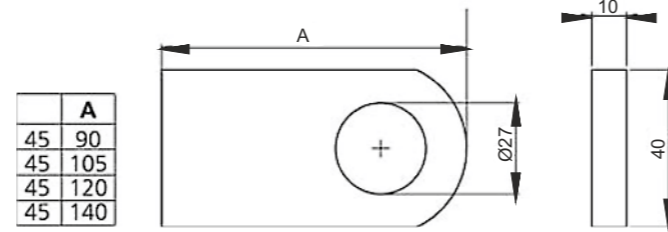

Product Name
Lama 40x10
Kapak Laması 40x10

Product Code
AK 20
Ürün Kodu

	A
45	90
45	105
45	120
45	140

Product Name
Lama 45x10
Kapak Laması 45x10

Product Code
AK 21
Ürün Kodu