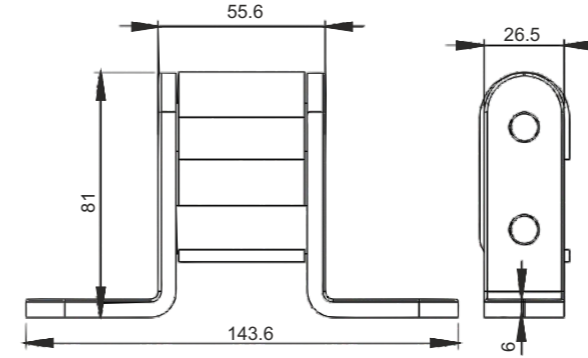

Product Name

Sideboard Hinge

Yuvarlak Dorse Mentешesi

Product Code

DD 01

Ürün Kodu

Product Code

DD 03