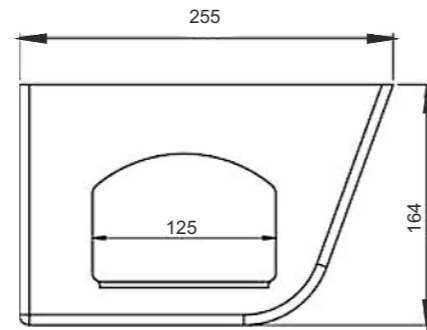

Product Code

AK 28

Ürün Kodu

Product Name

Konya Type Small Shapped "D" Hinge

Konya Tipi Küçük D Mentеше

Product Code

AK 29