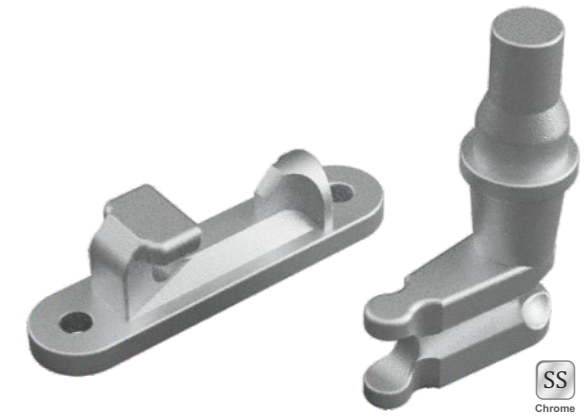

Ø 27
SS ZP
Chrome Galvanized

Product Name
Plastic Small Guide Plate

Product Code
27.1

Plastik Boru Yuvası Küçük

Ø 27
SS ZP
Chrome Galvanized

Product Name
Cam And Keeper For Lock

Product Code
KK 29

Demir Kanca

Ø 27
SS ZP
Chrome Galvanized

Ø 27
Ø 22
SS ZP
Chrome Galvanized

Product Code
KK 30

Product Name
New Cam And Keeper For Lock

Döküm Kanca

Product Code
KK 30.1

Product Name
New Cam And Keeper For Lock

Döküm Kanca