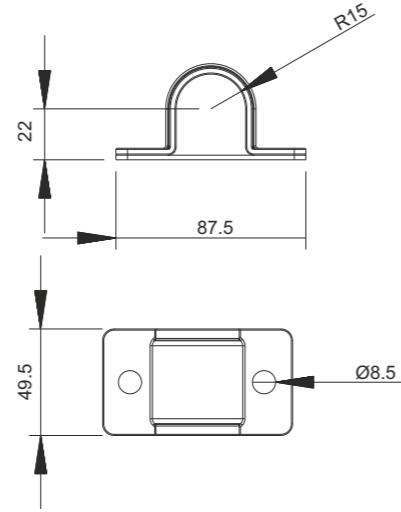

Product Name
Small Guide Plate

Product Code
KK 27

Küçük Boru Yuvası

Ø 27
SS ZP
Chrome Galvanized

Product Name
Plastic Small Guide Plate

Product Code
27.1

Plastik Boru Yuvası Küçük

Ø 27
SS ZP
Chrome Galvanized

Product Name
Cam And Keeper For Lock

Product Code
KK 29

Demir Kanca

Ø 27
SS ZP
Chrome Galvanized

Ø 27
Ø 22
SS ZP
Chrome Galvanized

Product Code
KK 30

Product Name
New Cam And Keeper For Lock

Döküm Kanca

Product Code
KK 30.1

Product Name
New Cam And Keeper For Lock

Döküm Kanca

Ø 27
Ø 22
SS ZP
Chrome Galvanized

Product Code
KK 31

Product Name
Lever Kit

Plastik Kol Takımı

Ø 22
SS ZP
Chrome Galvanized