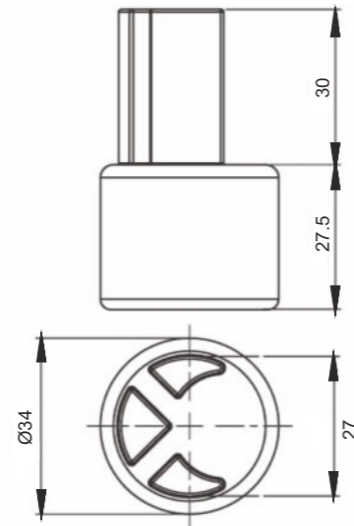

Product Name

Adaptor

Product Code

DD 51

Adaptör

Ürün Kodu