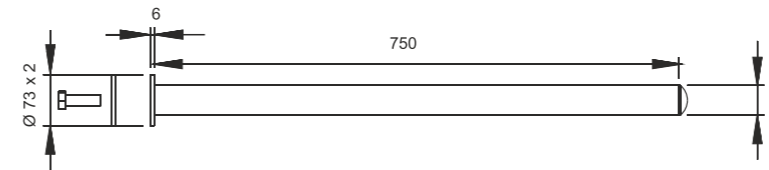

Product Name

Recessed Swing

Gömme Sallama

Product Code

DD 19

Ürün Kodu

Product Code

DD 22