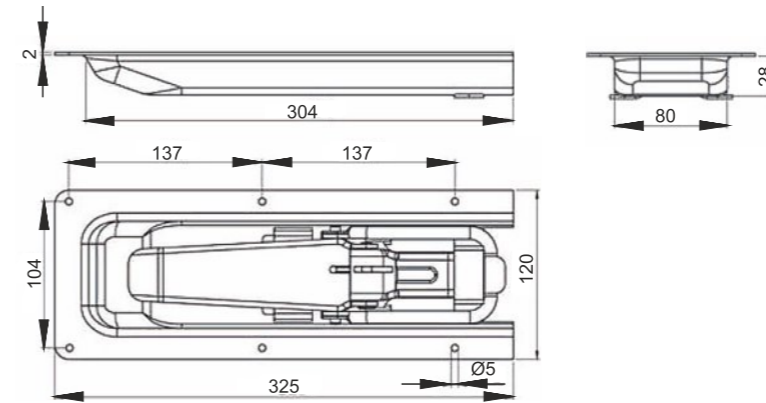

Product Name

Sideboard Hinge

Dorse Mentешesi

Product Code

DD 02.1

Ürün Kodu

Product Code

DD 05