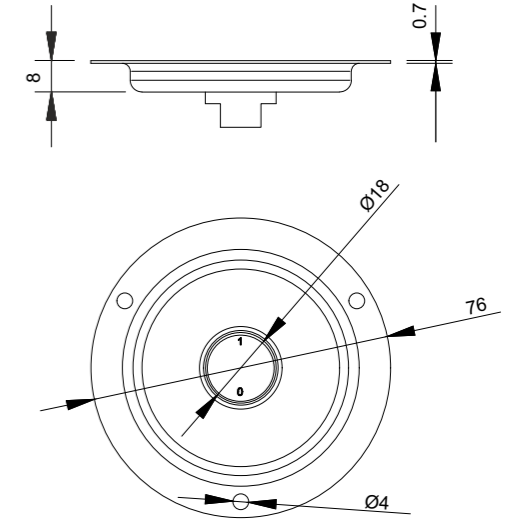

Product Name

Aluminum Round Key

Product Code

DD 71

Ürün Kodu

Alüminyum Yuvarlak Anahtar