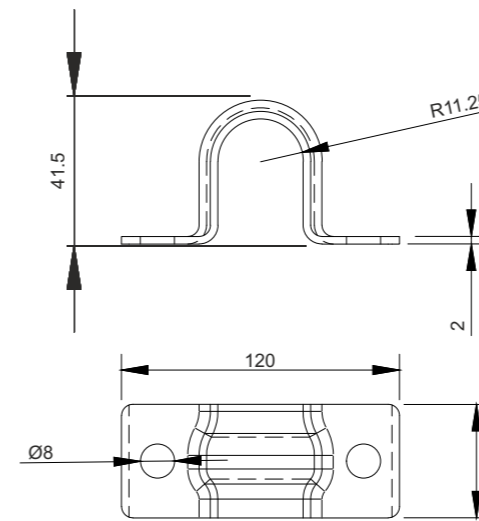

Product Name

Lever

Plastik Kol

Product Code

KK 32

Ürün Kodu

Ø 22

SS

ZP

Chrome Galvanized

Product Name

Lever

Plastik Kol

Product Code

KK 32.1

Ürün Kodu

Ø 22

SS

ZP

Chrome Galvanized

Product Name

Lever Mount

Kol Topuzu

Product Code

KK 33

Ürün Kodu

Ø 22

SS

ZP

Chrome Galvanized

Product Code

KK 34

Ürün Kodu

Product Name

Lever Retainer

Plastik Kol Kilit Yeri

Ø 22

SS

ZP

Chrome Galvanized

Product Code

KK 35

Ürün Kodu

Product Name

Big Guide Plate

Büyük Boru Yuvası

Ø 22

SS

ZP

Chrome Galvanized

Product Code

KK 36

Ürün Kodu

Product Name

Small Guide Plate

Küçük Boru Yuvası

Ø 22

SS

ZP

Chrome Galvanized