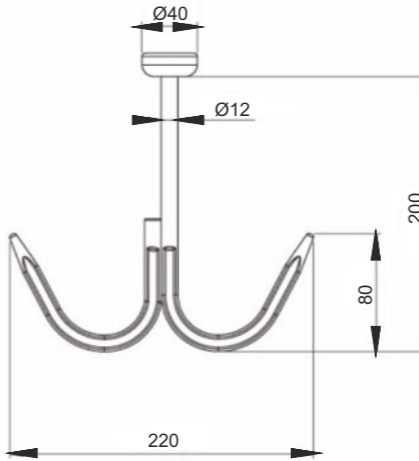

SS ZP
Chrome Galvanized

Product Code
KK 46
Ürün Kodu

Product Name
Recessed Handle Lock With Key
Gömme Kabin Kilidi