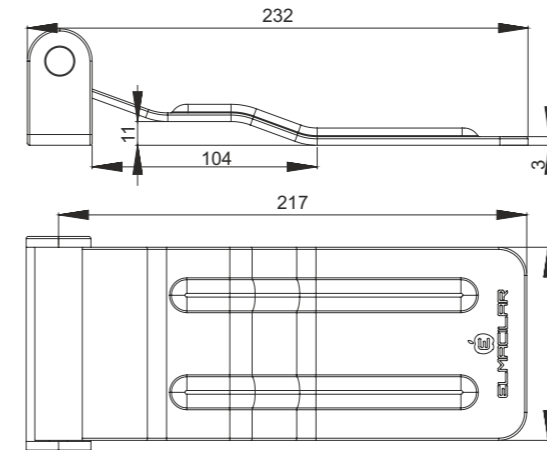

Product Code
KK 08.4
Ürün Kodu

SS ZP
Chrome Galvanized

Product Name
Hinge 185mm
Küçük Mentşe

Product Code
KK 08.5
Ürün Kodu

SS ZP
Chrome Galvanized

Product Code
KK 09
Ürün Kodu

Product Name
Hinge 285mm
Mentşe Sac Ayak