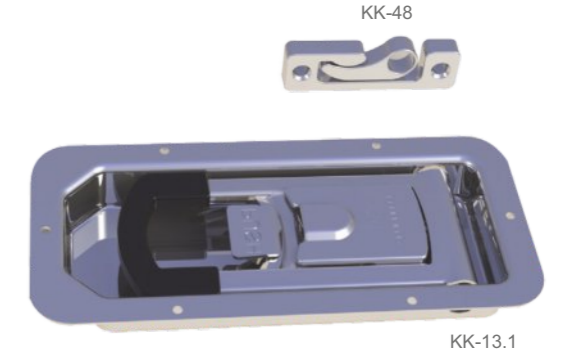

Product Code
ST 03
Ürün Kodu

Product Name
Recessed Lock Kit

Gömme Kilit Komple Set

Product Code
ST 03.1
Ürün Kodu

Product Name
Big Recessed Lock Kit

Büyük Gömme Kilit Komple Set

Product Name
Small External Lock Kit
Küçük Dıştan Kilit Seti