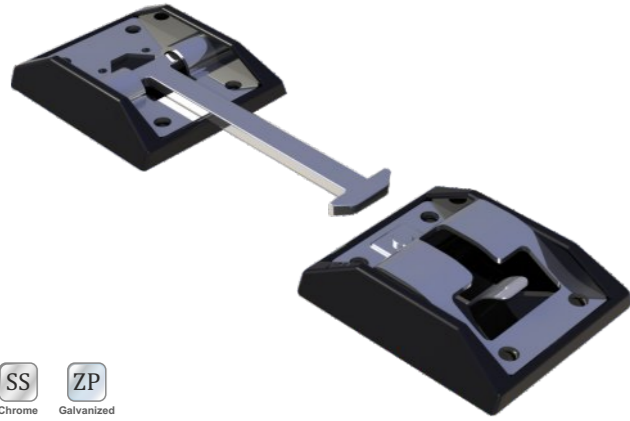

Chrome Galvanized

Product Name
Plastic Big Guide Plate
Plastik Boru Yuvası Büyük

Product Code
KK 36.1
Ürün Kodu

Ø 22

Product Name
New Model Door Holder
Yeni Model Kapı Stopu

Product Code
KK 38
Ürün Kodu

SS ZP
Chrome Galvanized