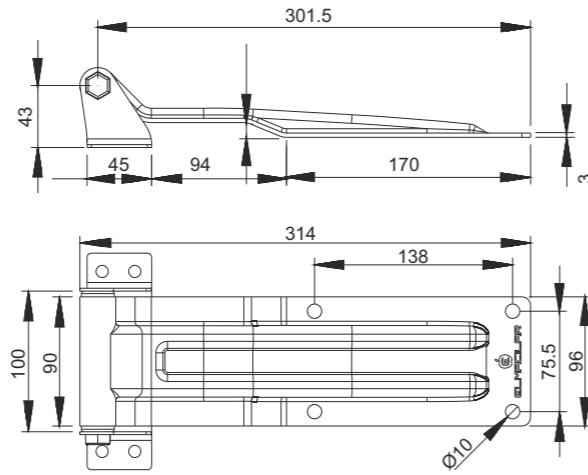

Product Name
Hinde 301.5mm
Süper Mentеше Sac Ayak

Product Code
KK 05
Ürün Kodu

SS ZP
Chrome Galvanized

Product Name
Hinge 301.5mm
Süper Mentеше Lama Ayak

Product Code
KK 06
Ürün Kodu

SS ZP
Chrome Galvanized

Product Name
Hinge 301.5mm
Süper Mentеше

Product Code
KK 07
Ürün Kodu

SS ZP
Chrome Galvanized

Product Name
Hinge 158mm
Yan Kapı Mentеше

Product Code
KK 08
Ürün Kodu

SS ZP
Chrome Galvanized

Product Name
Small Hinge 140mm
Küçük Yan Kapı Mentешesi

Product Code
KK 08.1
Ürün Kodu

SS ZP
Chrome Galvanized

Product Name
Hinge
Yan Kapı Mentешesi

Product Code
KK 08.2
Ürün Kodu

SS ZP
Chrome Galvanized