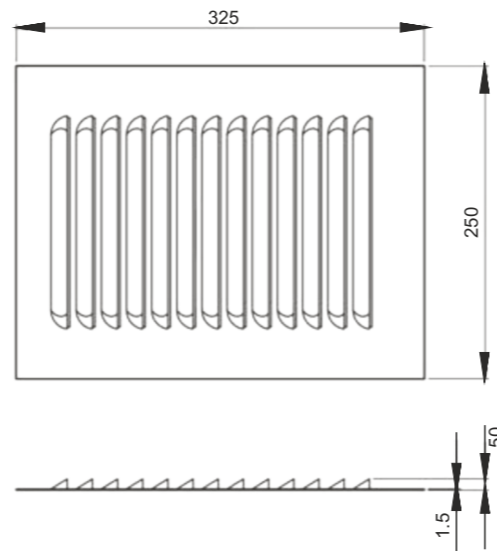

Product Name
Plastic Big Guide Plate
Plastik Boru Yuvası Büyük

Product Code
KK 36.1
Ürün Kodu

Ø 22

Product Name
New Model Door Holder
Yeni Model Kapı Stopu

Product Code
KK 38
Ürün Kodu

SS ZP
Chrome Galvanized

Product Name
Ventilation Hatch
Havalandırma Panjuru

Product Code
KK 40
Ürün Kodu

SS ZP AL
Chrome Galvanized Aluminium

Product Code
KK 41.1
Ürün Kodu

Product Name
Single Meat Hook
Tekli Et Kancası

SS ZP
Chrome Galvanized

Product Code
KK 42.1
Ürün Kodu

Product Name
Double Meat Hook
Çiftli Et Kancası

SS ZP
Chrome Galvanized

Product Code
KK 46
Ürün Kodu

Product Name
Recessed Handle Lock With Key
Gömme Kabin Kilidi

SS ZP
Chrome Galvanized