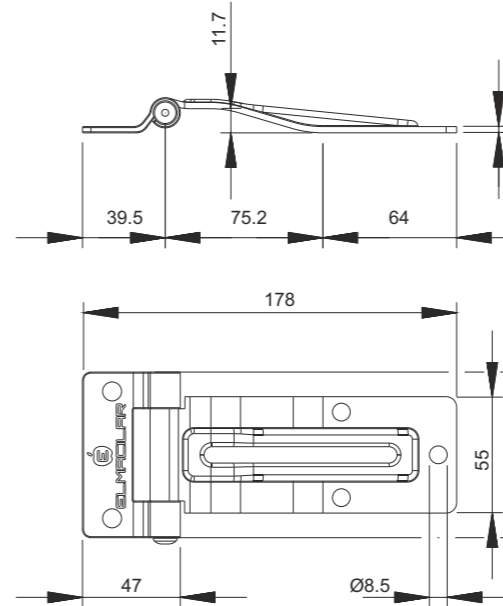

SS ZP
Chrome Galvanized

Product Name
Hinge 301.5mm
Süper Mentеше Lama Ayak

Product Code
KK 06
Ürün Kodu

SS ZP
Chrome Galvanized

Product Name
Hinge 301.5mm
Süper Mentеше

Product Code
KK 07
Ürün Kodu

SS ZP
Chrome Galvanized