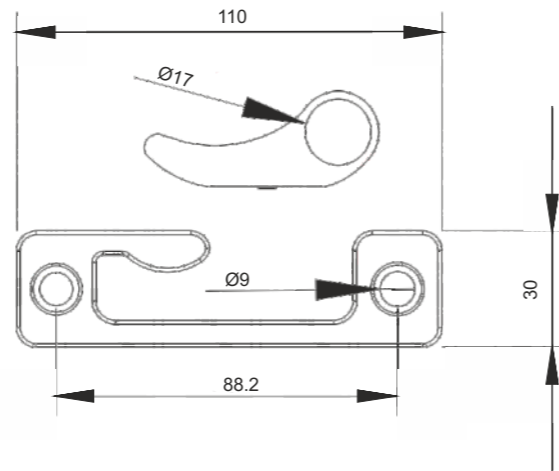

Product Name
New Recessed Handle Lock With Key

Product Code
KK 46.1
Ürün Kodu

Yeni Gömme Kabin Kilidi

SS ZP
Chrome Galvanized

Product Name
Cam Adn Keeper

Product Code
KK 48
Ürün Kodu

Gömme Kilit Ayağı

SS ZP
Chrome Galvanized