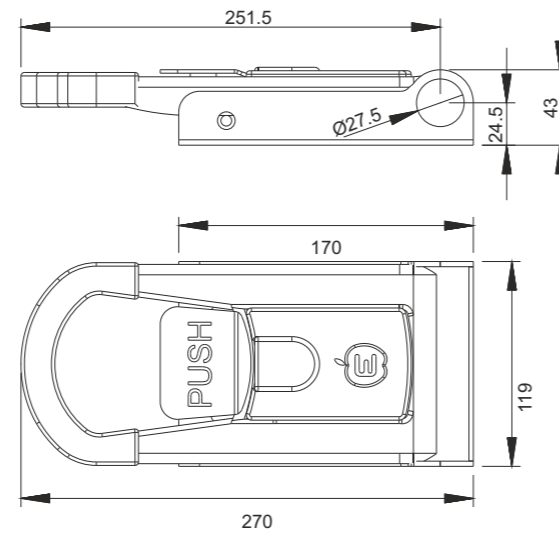

Product Code
KK 13.2
Ürün Kodu

Ø16
SS ZP
Chrome Galvanized

Product Name
Small Push Handel Lock With Key
Küçük Dıştan Kilit

Product Code
KK 14
Ürün Kodu

Ø27
Ø22
SS ZP
Chrome Galvanized

Product Name
Small Push Handel Lock
Küçük Dıştan Kilit Asma Kilitli